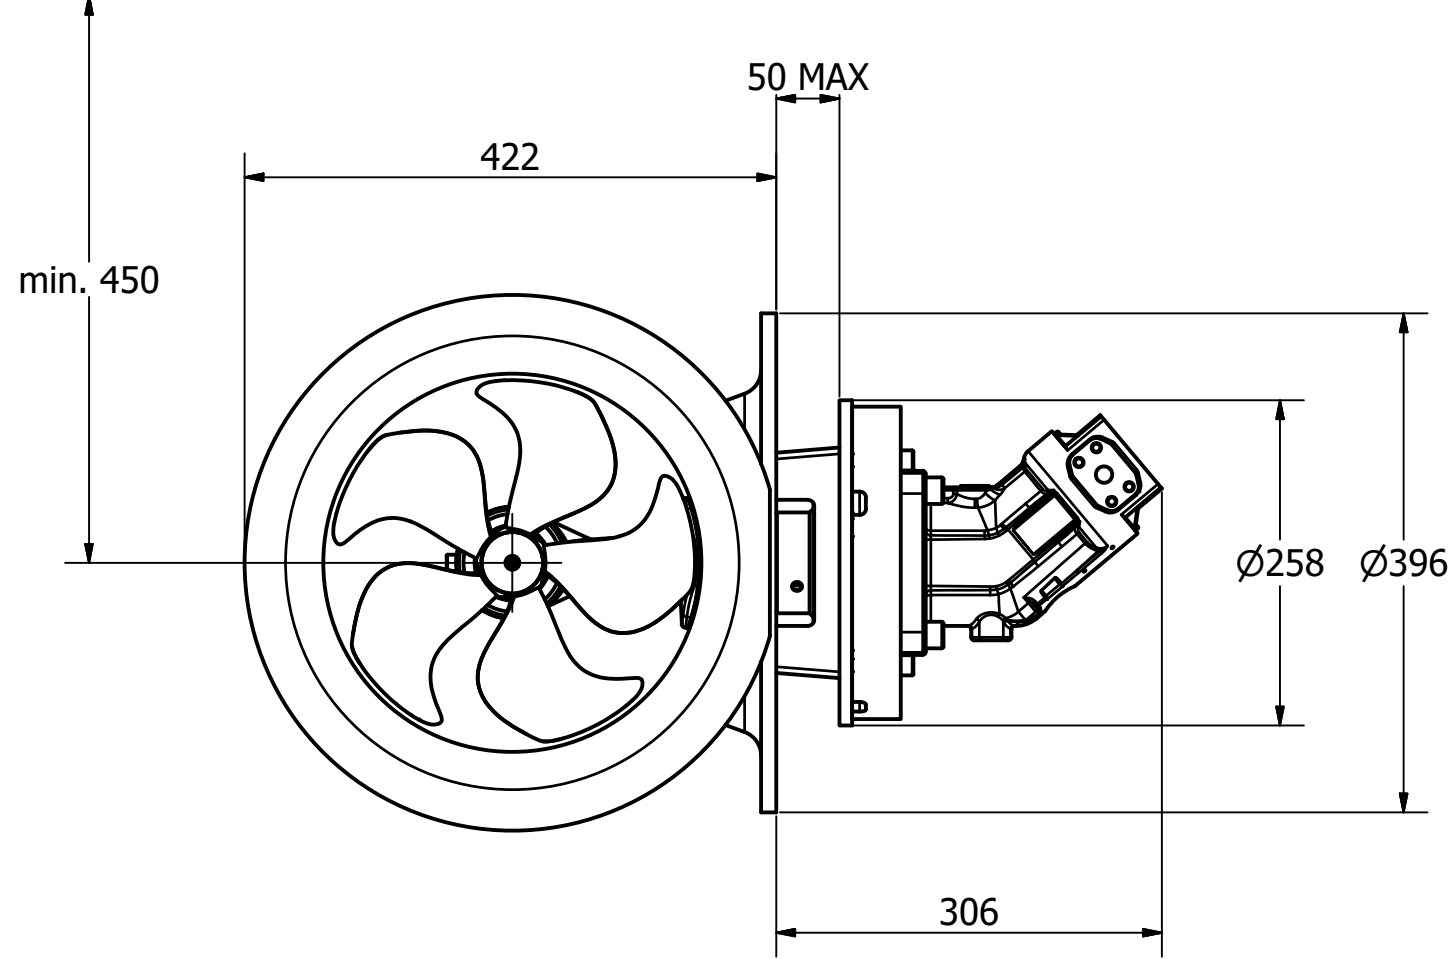

WATERLINE

SLEIPNER MOTOR AS

© Contents of this document is the intellectual property of Sleipner Motor AS. It may not be copied or reproduced without written authorization by Sleipner motor AS

Title
SH360-300TC-BA23 metadata STERN
Description
Hyd. tunnel thruster

Stock nr
SM155183

Designed by
Elvira H.

Date
12.12.2019

Part Nr
SM155183

Model Revision
A

Sheet
1/1

Size
A3