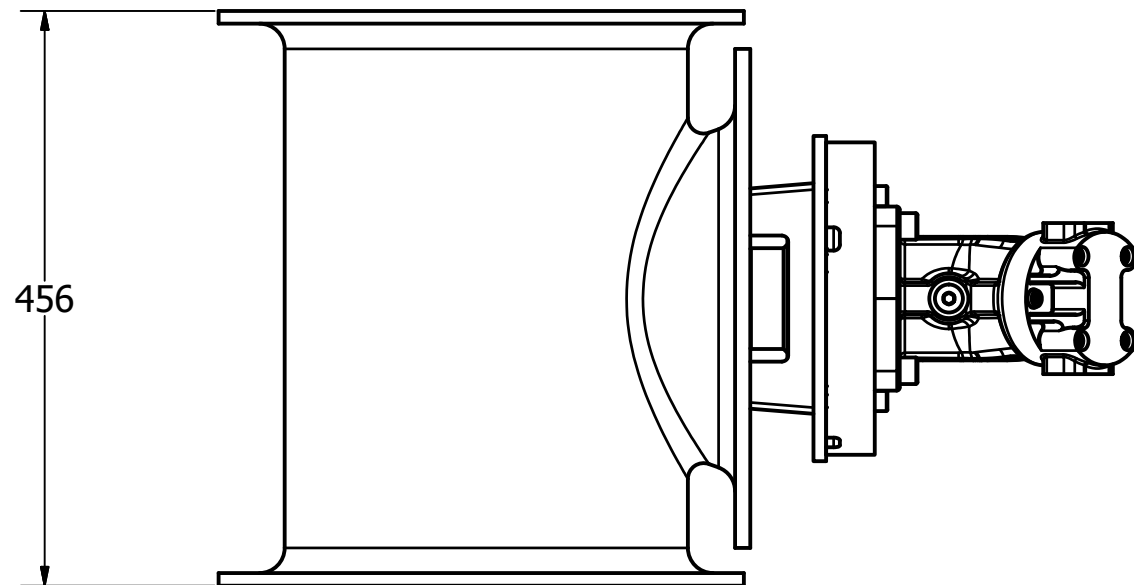

WATERLINE

SLEIPNER MOTOR AS

© Contents of this document is the intellectual property of Sleipner Motor AS. It may not be copied or reproduced without written authorization by Sleipner motor AS

Title
SH360-300TC-BA23 metadata STERN
Description
Hyd. tunnel thruster

Stock nr
SM155183

Designed by
Elvira H.

Date
12.12.2019

Part Nr
SM155183

Model Revision
A

Sheet
1/1

Size
A3